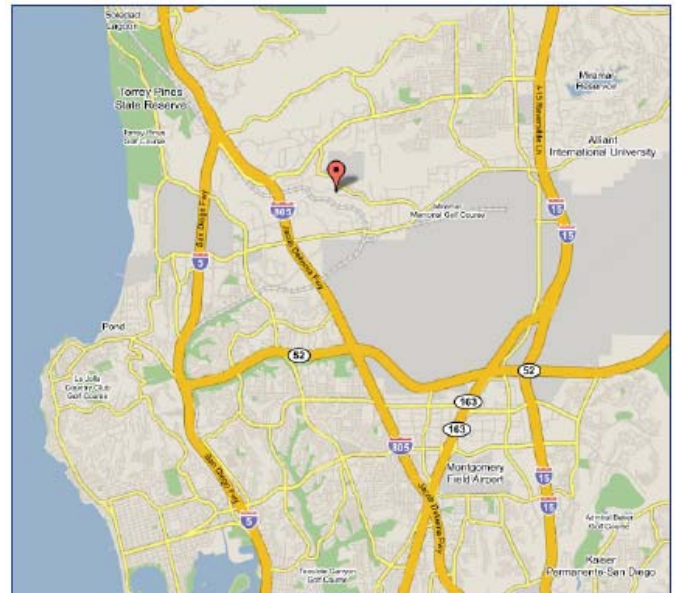

DRIVING DIRECTIONS AND MAPS

From SAN DIEGO INTERNATIONAL AIRPORT, San Diego, CA

Approximate travel time: 27 mins

1. Turn left on N HARBOR DR - go 2.0 mi
2. Turn left on W GRAPE ST - go 0.4 mi
3. Turn right onto I-5 SOUTH - go 0.5 mi
4. Take the CA-163 NORTH exit toward ESCONDIDO - go 6.2 mi
5. Take the I-805 NORTH exit toward LOS ANGELES - go 6.3 mi
6. Take the MIRA MESA BLVD exit - go 0.5 mi
7. Turn right on MIRA MESA BLVD - go 0.2 mi
8. Turn right on SCRANTON RD - go 0.2 mi
9. SCRANTON RD becomes CARROLL CANYON RD - go 0.5 mi
10. Turn right on NANCY RIDGE DR - go 0.7 mi
11. Arrive at 6355 NANCY RIDGE DR, SAN DIEGO, on the right

From JOHN WAYNE AIRPORT, Orange County, CA

Approximate travel time: 1 hour 17 mins

1. Take ramp onto I-405 SOUTH – go 12.0 mi
2. I-405 SOUTH becomes I-5 SOUTH - go 42.2 mi
3. Take the left fork onto I-805 SOUTH - go 1.3 mi
4. Take the SORRENTO VALLEY RD exit toward - go 0.3 mi
5. Turn left on SORRENTO VALLEY RD - go 0.3 mi
6. SORRENTO VALLEY RD becomes MIRA MESA BLVD - go 0.2 mi
7. Turn right on SCRANTON RD - go 0.2 mi
8. SCRANTON RD becomes CARROLL CANYON RD - go 0.5 mi
9. Turn right on NANCY RIDGE DR - go 0.7 mi
10. Arrive at 6355 NANCY RIDGE DR, SAN DIEGO, on the right